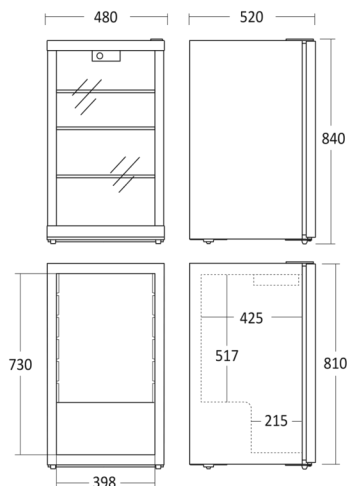

### Short Description

DKS 123 BE is a small 1-door display refrigerator, with 105 net liters of cooling space. Comes with 2 ½ black, strong wire shelves that ensure that all types of glasses, cans and bottles are stable on the shelves. The cabinet has 4 feet, 2 of which are adjustable.

### Measurement Drawings

### Dimensions and weight

Product dimensions, HxWxD, mm	840 x 480 x 520
Max. adjustable height, mm	10
Product depth w/handle, mm	520
Packaging dimensions, HxWxD, mm	870 x 520 x 560
Gross- / Net volume, L	110 / 110
Internal dimensions, HxWxD, mm	718 x 390 x 440
Gross- / Net weight, kg	31 / 28

### Features

Number of shelves	3
Adjustable shelves	Yes
Shelves material	Black wire
Max loading per shelf/basket, kg	25
Large shelves size WxD, mm	355 X 385
Small shelves size WxD, mm	180 X 388